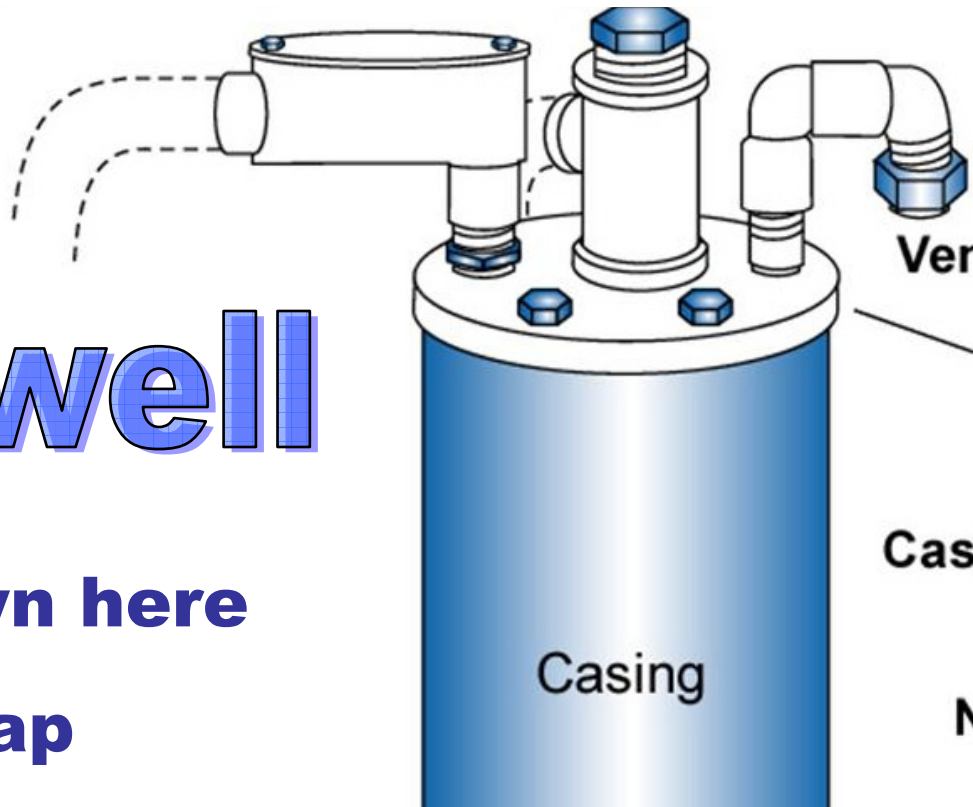

...lling a well

Water Check

... well

...own here

...n cap

Vent pipe is screened

Cap is secured

Casing extends 12 inches